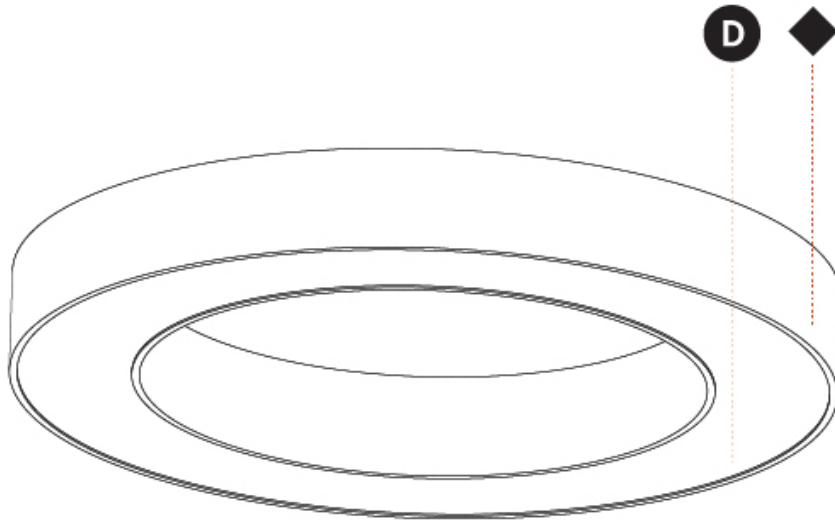

A32912-

PROJECT	_____
TYPE	_____
SPECIFIER	_____
QUANTITY	_____
DATE	_____