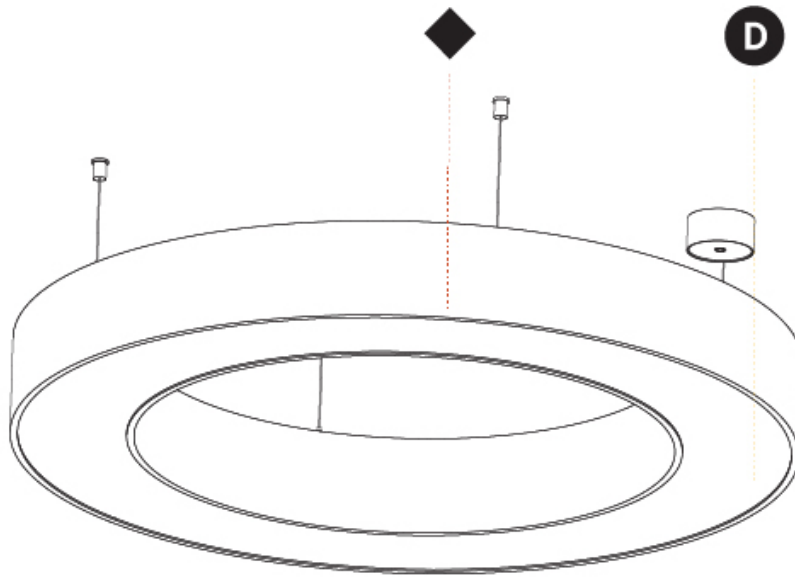

A30229-

PROJECT	_____
TYPE	_____
SPECIFIER	_____
QUANTITY	_____
DATE	_____

A